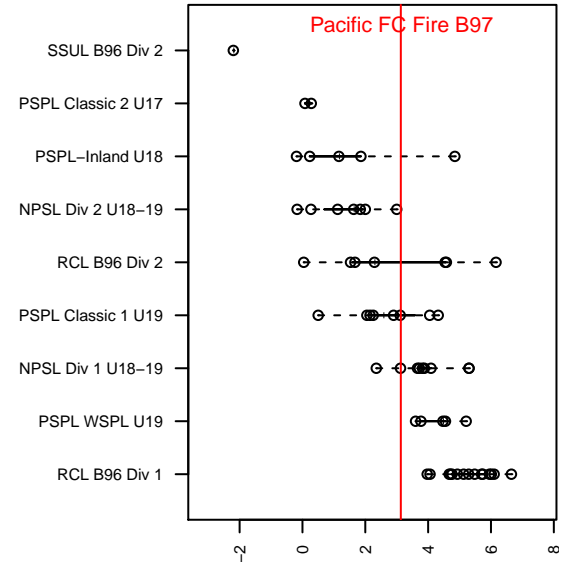

Pacific FC Fire B97

Pacific FC
Battle Ground, WA
B97 total strength=1562
attack=20.05 defense=9.84
fall league = PTT B97 BHS

alt names used:
Pacific FC Fire 97
Pacific FC B97 Fire

Venues played:
2015 Summer Slam Platinum U16-18
2015 PTT B97 BHS

**attack and defense variance (black dot)
relative to other teams
and top 10 in region**

**attack and defense rating
relative to others at age
and all opponents in last 13 months**

Performance relative to 13 month average